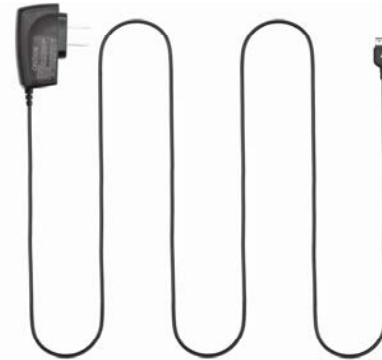

Travel Chargers

Code	TAD516
Description	The Travel Charger is small enough to fit in a briefcase when traveling, but is also convenient enough to be used as a secondary charger at home or in the office
UPC Code	601000002645
Compatibility	A516-M300-M510-i616-A736-R610-A840-A630-A570-A950-A645-A870-A720-A650-M300-M510-R610-M210-R500